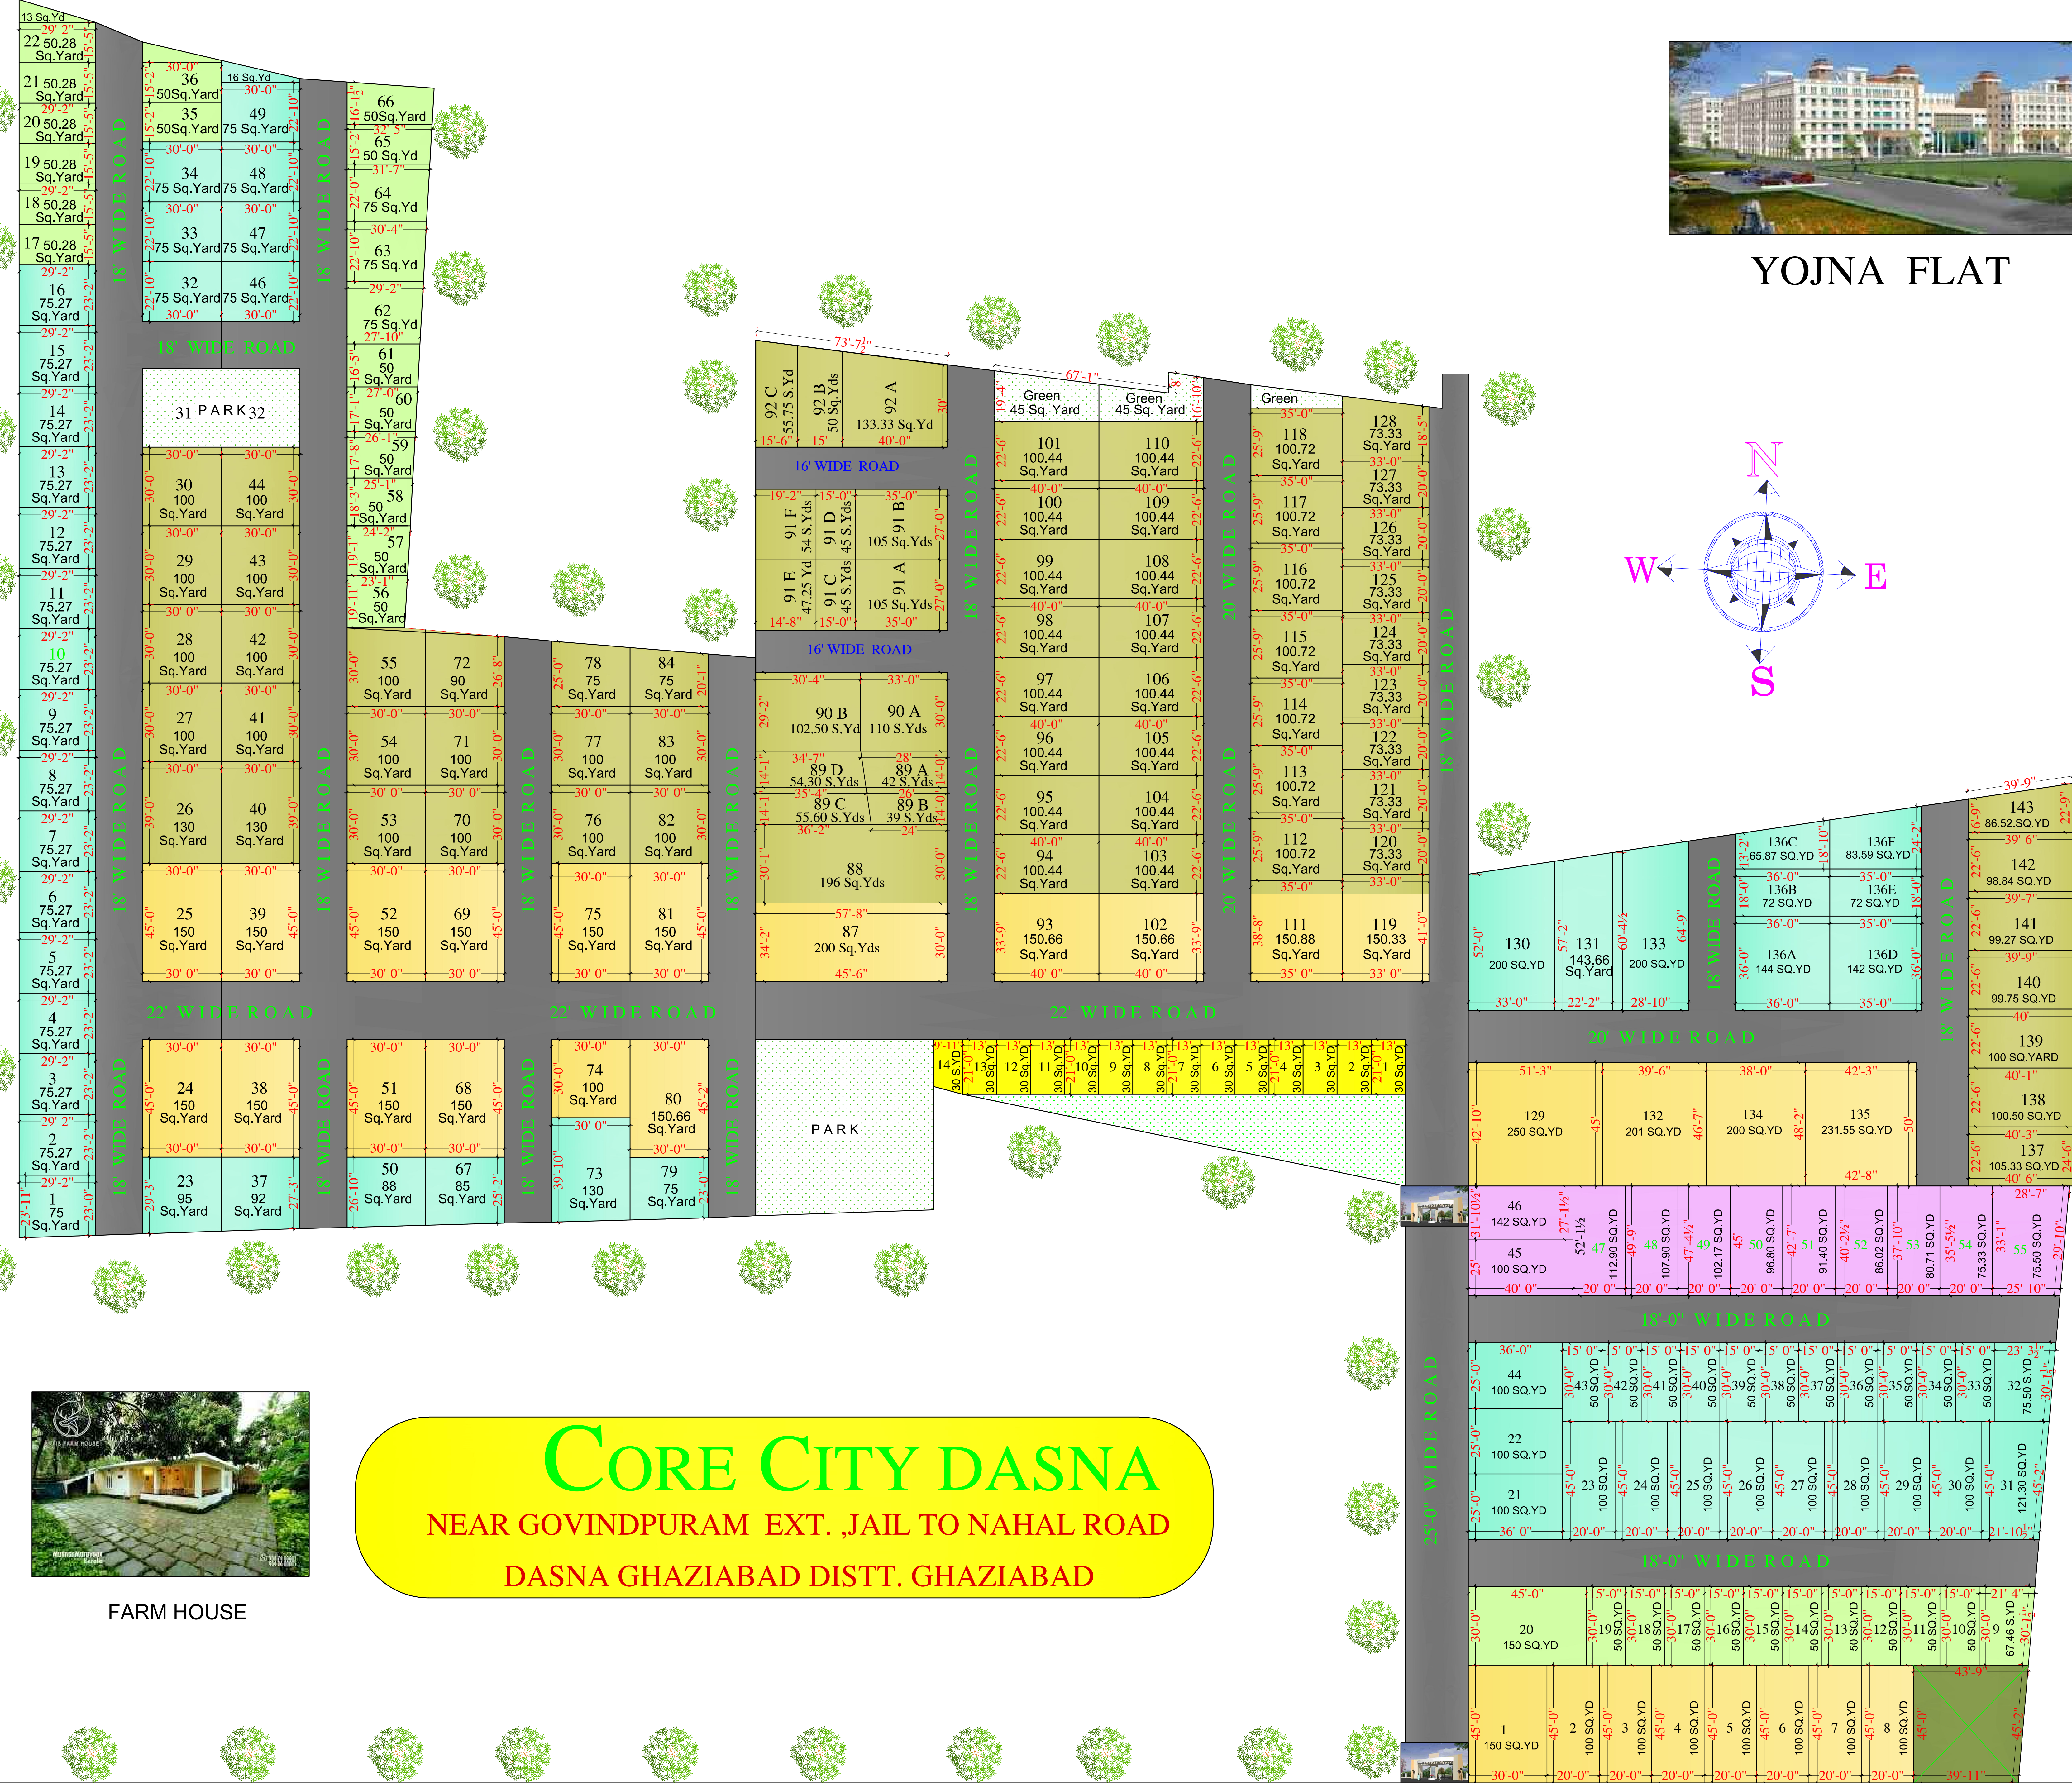

# YOJNA FLAT

FARM HOUSE

## CORE CITY DASNA NEAR GOVINDPURAM EXT. ,JAIL TO NAHAL ROAD DASNA GHAZIABAD DISTT. GHAZIABAD

60'-0" WIDE ROAD

60'-0" WIDE ROAD